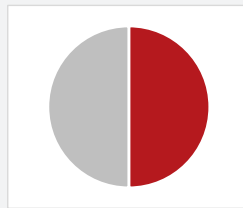

Salary Overview

Ten Year Overview for Cohorts of 2002–2021

CUNY Wage Dashboard Data

Ten years after graduation, **median salaries increase by 100%.**

Below is a comparison of **BA vs. MA Median Salaries**. **DATA-MA graduates** earn median salaries **19–22K higher** than SOC-BA graduates throughout their early careers.

Further Education

Overview for Cohorts of 2013–2019

National Student Clearinghouse Data

Roughly half

of Queens College graduates from the Department of Sociology enroll for further education.

Top Graduate Schools Attended