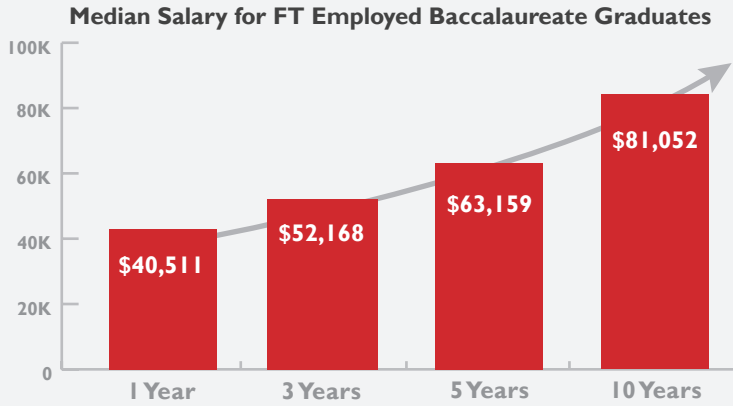

Salary Overview

Ten Year Overview for Cohorts of 2002–2021

CUNY Wage Dashboard Data

Ten years after graduation, **median salaries increase by 100%.**

Below is a comparison of **BA vs. MA Median Salaries**. **DATA-MA graduates** earn median salaries **19–22K higher** than SOC-BA graduates throughout their early careers.

Further Education

Overview for Cohorts of 2013–2019

National Student Clearinghouse Data

Roughly half

of Queens College graduates from the Department of Sociology enroll for further education.

Top Graduate Schools Attended