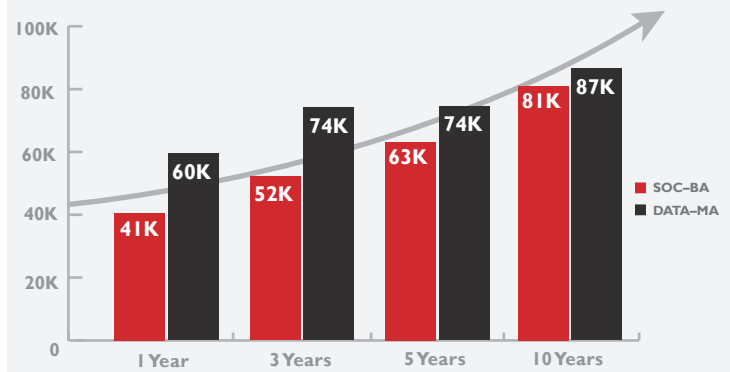

Salary Overview

Ten Year Overview for Cohorts of 2002–2021

CUNY Wage Dashboard Data

Ten years after graduation, **median salaries increase by 100%.**

Below is a comparison of **BA vs. MA Median Salaries**. **DATA-MA graduates** earn median salaries **19–22K higher** than SOC-BA graduates throughout their early careers.

Further Education

Overview for Cohorts of 2013–2019

National Student Clearinghouse Data

Roughly half

of Queens College graduates from the Department of Sociology enroll for further education.

Top Graduate Schools Attended