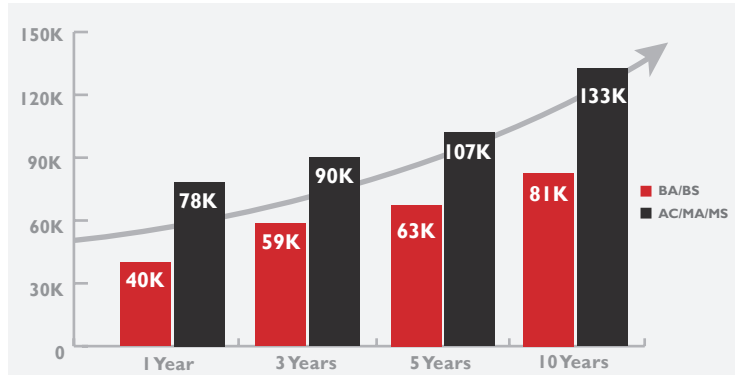

Salary Overview

Ten Year Overview for Cohorts of 2002–2021

CUNY Wage Dashboard Data

Ten years after graduation, median salaries increase by 103%.

Below is a comparison of BA/BS vs. AC/MA/MS Median Salaries. SEES AC/MA/MS graduates earn median salaries 31–52K higher than SEES BA/BS graduates throughout their early careers.