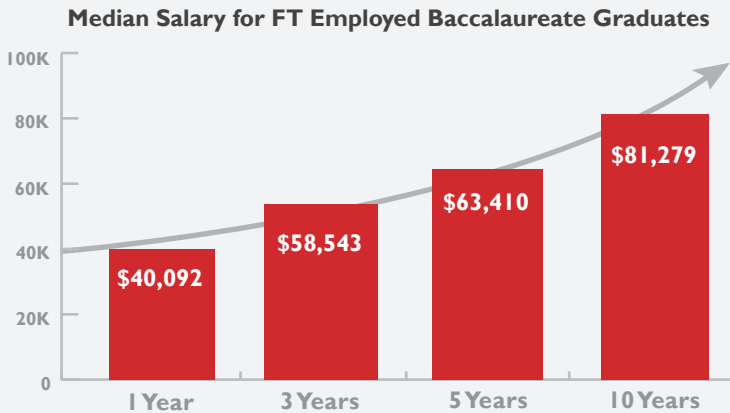

Salary Overview

Ten Year Overview for Cohorts of 2002–2021

CUNY Wage Dashboard Data

Ten years after graduation, median salaries increase by 103%.

Below is a comparison of BA/BS vs. AC/MA/MS Median Salaries. SEES AC/MA/MS graduates earn median salaries 31–52K higher than SEES BA/BS graduates throughout their early careers.