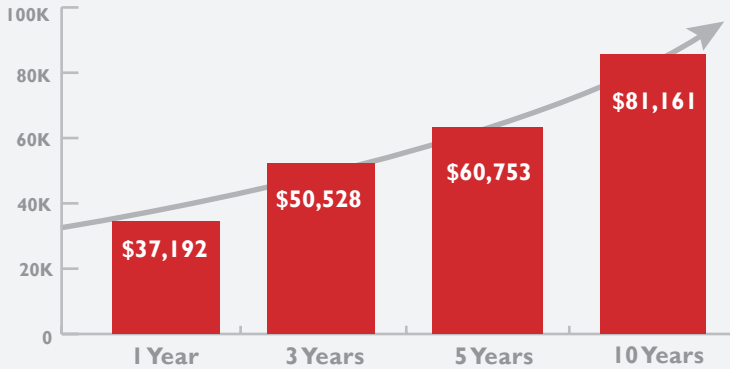

Salary Overview

Ten Year Overview for Cohorts of 2002–2021

CUNY Wage Dashboard Data

Median Salary for FT Employed Baccalaureate Graduates

Ten years after graduation, median salaries increase by 118%.

Below is a comparison of BA* vs. MA Median Salaries. PSYCH MA graduates earn median salaries 13–20K higher than PSYCH BA graduates throughout their early careers.