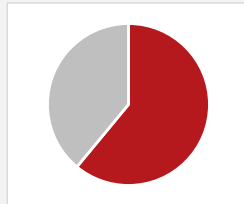

Salary Overview

Ten Year Overview for Cohorts of 2002–2021

CUNY Wage Dashboard Data

Median Salary for FT Employed Baccalaureate Graduates

Ten years after graduation, median salaries increase by 118%.

Below is a comparison of BA* vs. MA Median Salaries. PSYCH MA graduates earn median salaries 13–20K higher than PSYCH BA graduates throughout their early careers.

*Wage data for PSYCH-BA. No data for NRSCIB-BA or NRSCIP-BA.

Further Education

Overview for Cohorts of 2013–2019

National Student Clearinghouse Data

More than half

of Queens College graduates from the Department of Psychology enroll for further education.

Top Graduate Schools Attended

#1 Queens College

#2 Touro College

#3 Hunter College

Top Degree Programs Completed

Special Education

Social Work

Elementary Education