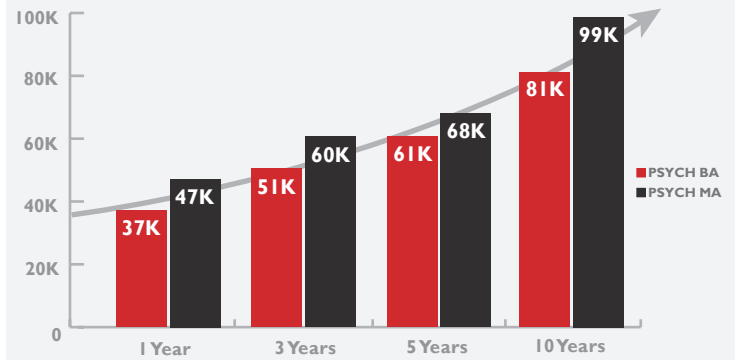

Salary Overview

Ten Year Overview for Cohorts of 2002–2021

CUNY Wage Dashboard Data

Median Salary for FT Employed Baccalaureate Graduates

Ten years after graduation, median salaries increase by 118%.

Below is a comparison of BA* vs. MA Median Salaries. PSYCH MA graduates earn median salaries 13–20K higher than PSYCH BA graduates throughout their early careers.

*Wage data for PSYCH-BA. No data for NRSCIB-BA or NRSCIP-BA.

Further Education

Overview for Cohorts of 2013–2019

National Student Clearinghouse Data

More than half

of Queens College graduates from the Department of Psychology enroll for further education.