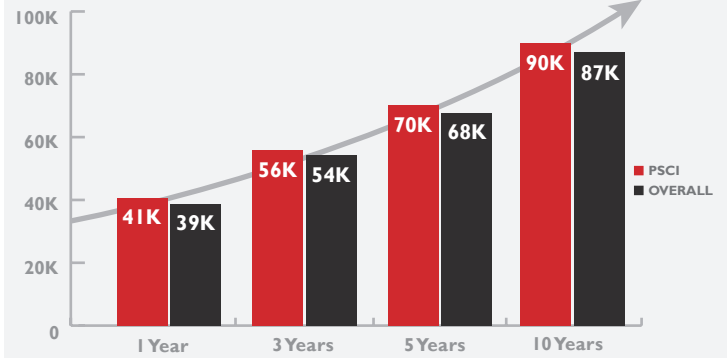

**Salary Overview**

Ten Year Overview for Cohorts of 2002–2021

CUNY Wage Dashboard Data

Median Salary for FT Employed Baccalaureate Graduates

Ten years after graduation, median salaries increase by 122%.

Below is a comparison of PSCI BA vs. QC Median Salaries. PSCI median salaries are 2–3K higher than the overall QC median salaries for baccalaureate graduates throughout their early careers.

**Further Education**

Overview for Cohorts of 2013–2019

National Student Clearinghouse Data

**Roughly half**

of Queens College graduates from the Department of Political Science enroll for further education.