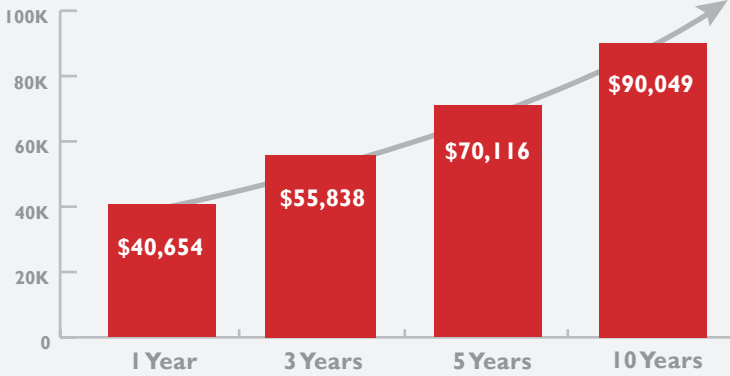

**Salary Overview**

Ten Year Overview for Cohorts of 2002–2021

CUNY Wage Dashboard Data

Median Salary for FT Employed Baccalaureate Graduates

Ten years after graduation, median salaries increase by 122%.

Below is a comparison of PSCI BA vs. QC Median Salaries. PSCI median salaries are 2–3K higher than the overall QC median salaries for baccalaureate graduates throughout their early careers.

**Further Education**

Overview for Cohorts of 2013–2019

National Student Clearinghouse Data

**Roughly half**

of Queens College graduates from the Department of Political Science enroll for further education.