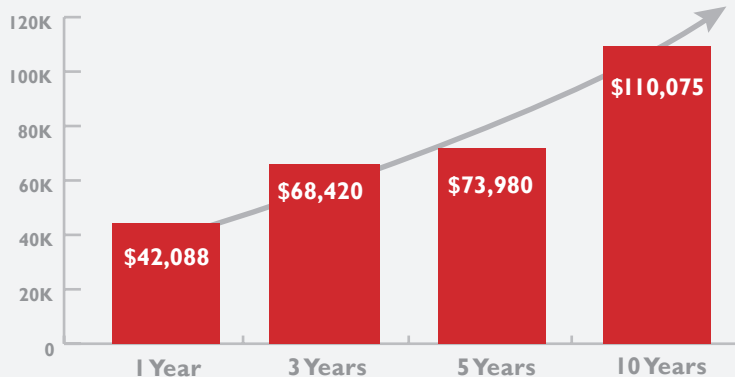

Salary Overview

Ten Year Overview for Cohorts of 2002–2021

CUNY Wage Dashboard Data

Median Salary for FT Employed Baccalaureate Graduates

Ten years after graduation, median salaries increase by 162%.

Below is a comparison of **PHYS BA/BS vs. QC Median Salaries**. **PHYS** median salaries are 4–14K higher than the overall QC median salaries for baccalaureate graduates throughout their early careers.