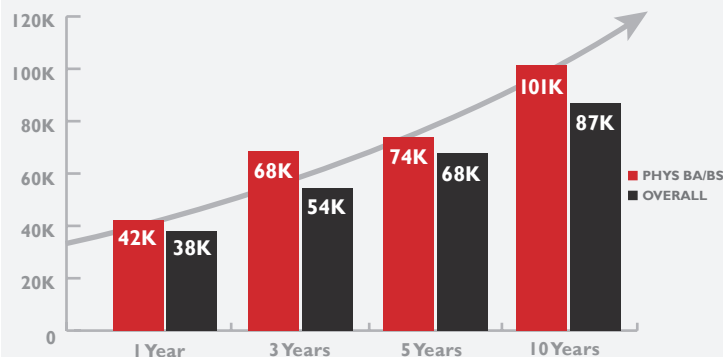

Salary Overview

Ten Year Overview for Cohorts of 2002–2021

CUNY Wage Dashboard Data

Median Salary for FT Employed Baccalaureate Graduates

Ten years after graduation, median salaries increase by 162%.

Below is a comparison of **PHYS BA/BS vs. QC Median Salaries**. **PHYS** median salaries are 4–14K higher than the overall QC median salaries for baccalaureate graduates throughout their early careers.

Further Education

Overview for Cohorts of 2013–2019

National Student Clearinghouse Data

More than half

of Queens College graduates from the Department of Physics enroll for further education.

Top Graduate Schools Attended