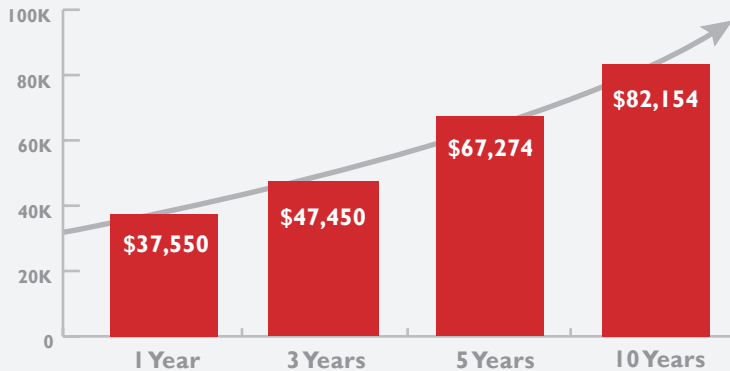

## Salary Overview

Ten Year Overview for Cohorts of 2002–2021

CUNY Wage Dashboard Data

### Median Salary for FT Employed Baccalaureate Graduates

Ten years after graduation, median salaries increase by 119%.

Below is a comparison of **PHIL BA** vs. **QC Median Salaries**. **PHIL** median salaries are **1–7K** lower than the overall QC median salaries for baccalaureate graduates throughout their early careers.