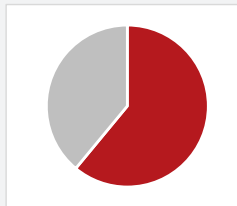

More than half

of Queens College graduates from the Department of Philosophy enroll for further education.

Top Graduate Schools Attended

#1 Queens College

#2 Brooklyn College