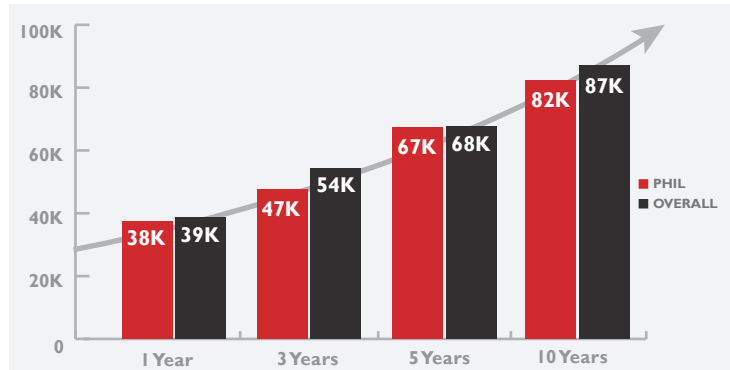

## Salary Overview

Ten Year Overview for Cohorts of 2002–2021

CUNY Wage Dashboard Data

### Median Salary for FT Employed Baccalaureate Graduates

Ten years after graduation, median salaries increase by 119%.

Below is a comparison of **PHIL BA** vs. **QC Median Salaries**. **PHIL** median salaries are **1–7K** lower than the overall QC median salaries for baccalaureate graduates throughout their early careers.