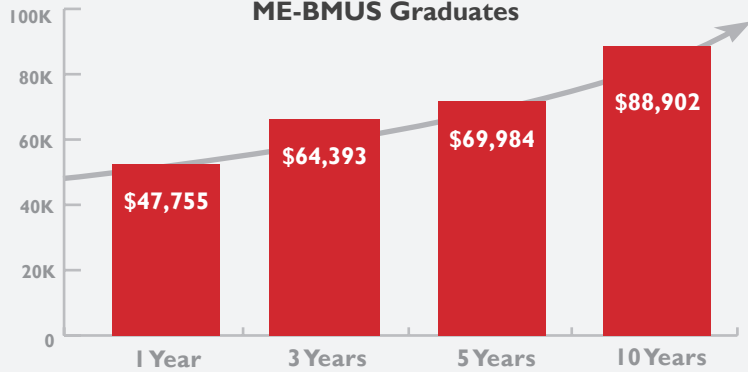

Salary Music Education Ten Year Overview for Cohorts of 2002–2021

CUNY Wage Dashboard Data

Median Salary for FT Employed ME-BMUS Graduates

Ten years after graduation, median salaries increase by 86%.

Below is a comparison of ME-BMUS vs. MUED-MSED /MUSICED-AC* Median Salaries.

MSED / AC graduates earn median salaries 36K higher than BMUS graduates throughout their early careers.

Salary Music Performance Ten Year Overview for Cohorts of 2002–2021

Median Salary for FT Employed MUSIC-BA/BAMA/BMUS Graduates

Ten years after graduation, median salaries increase by 156%.

Below is a comparison of BA/BAMA/BMUS vs. MM/AD/AC* Median Salaries.

Music Performance graduates earn median salaries 9–12K higher than MUSIC-BA/BAMA/BMUS graduates throughout their early careers.