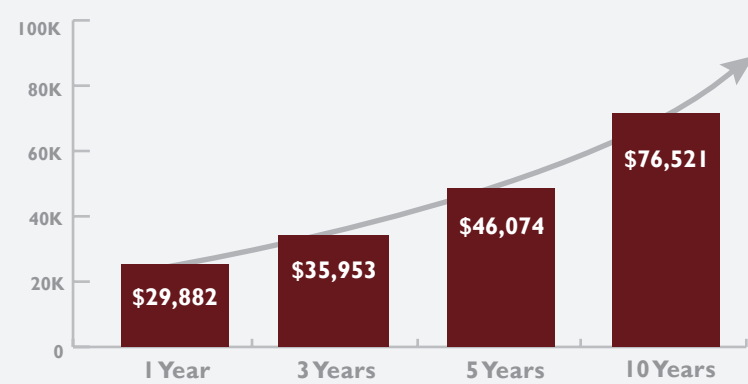

Salary Music Education Ten Year Overview for Cohorts of 2002–2021

CUNY Wage Dashboard Data

Median Salary for FT Employed ME-BMUS Graduates

Ten years after graduation, median salaries increase by 86%.

Below is a comparison of ME-BMUS vs. MUED-MSED /MUSICED-AC* Median Salaries.

MSED / AC graduates earn median salaries 36K higher than BMUS graduates throughout their early careers.

Salary Music Performance Ten Year Overview for Cohorts of 2002–2021

Median Salary for FT Employed MUSIC-BA/BAMA/BMUS Graduates

Ten years after graduation, median salaries increase by 156%.

Below is a comparison of BA/BAMA/BMUS vs. MM/AD/AC* Median Salaries.

Music Performance graduates earn median salaries 9–12K higher than MUSIC-BA/BAMA/BMUS graduates throughout their early careers.