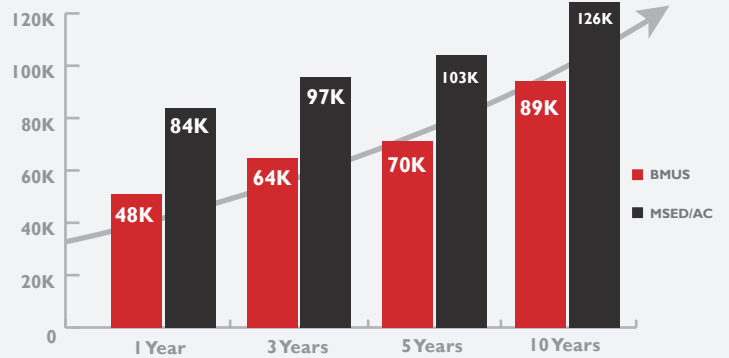

Salary Music Education Ten Year Overview for Cohorts of 2002–2021

CUNY Wage Dashboard Data

Median Salary for FT Employed ME-BMUS Graduates

Ten years after graduation, median salaries increase by 86%.

Below is a comparison of ME-BMUS vs. MUED-MSED /MUSICED-AC* Median Salaries.

MSED / AC graduates earn median salaries 36K higher than BMUS graduates throughout their early careers.

Salary Music Performance Ten Year Overview for Cohorts of 2002–2021

Median Salary for FT Employed MUSIC-BA/BAMA/BMUS Graduates

Ten years after graduation, median salaries increase by 156%.

Below is a comparison of BA/BAMA/BMUS vs. MM/AD/AC* Median Salaries.

Music Performance graduates earn median salaries 9–12K higher than MUSIC-BA/BAMA/BMUS graduates throughout their early careers.