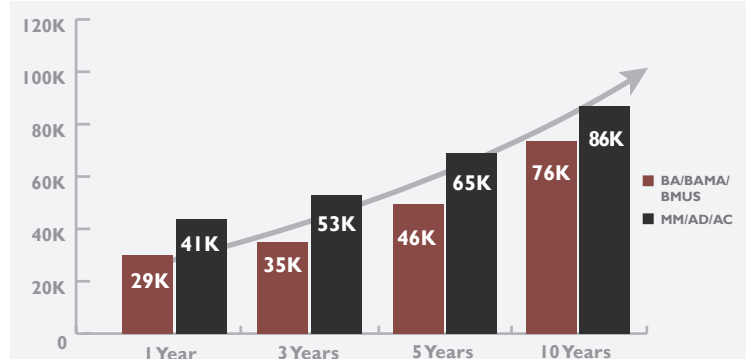

Further Education Overview for Cohorts of 2013–2019

National Student Clearinghouse Data

More than half

of Queens College graduates from the Department of Music enroll for further education.

Top Graduate Schools Attended

#1 Queens College

#2 Hunter College

#3 Manhattan School of Music

Top Degree Programs Completed

Music

Education

Special Education

Education 7-12

Elementary Education