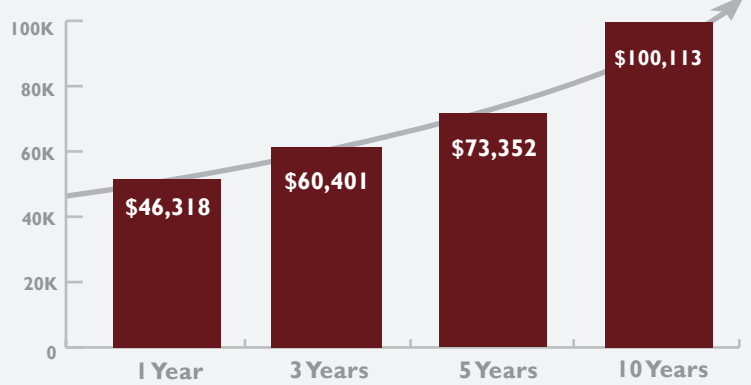

Salary Overview

Ten Year Overview for Cohorts of 2002–2021

CUNY Wage Dashboard Data

Median Salary for FT Employed CMSCI-BA Graduates

Ten years after graduation, median salaries increase by 169%.

Median Salary for FT Employed TESOL-BA Graduates

Ten years after graduation, median salaries increase by 116%.

Salary Continued

Median Salary for FT Employed LING-BA Graduates

Ten years after graduation, median salaries increase by 114%.

Below is a comparison of Overall BA vs. MA Median Salaries.

LCD AC/MA/MSED graduates earn 10–36K higher than LCD BA graduates throughout their early careers.

Further Education

Overview for Cohorts of 2013–2019

Most

Queens College graduates from the Department of History enroll for further education.