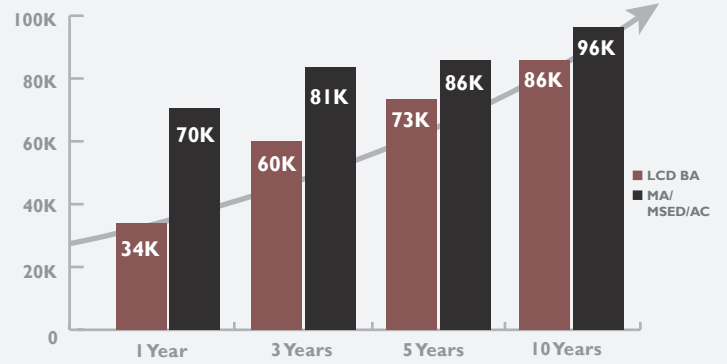

Salary Overview

Ten Year Overview for Cohorts of 2002–2021

CUNY Wage Dashboard Data

Median Salary for FT Employed CMSCI-BA Graduates

Ten years after graduation, median salaries increase by 169%.

Median Salary for FT Employed TESOL-BA Graduates

Ten years after graduation, median salaries increase by 116%.

Salary Continued

Median Salary for FT Employed LING-BA Graduates

Ten years after graduation, median salaries increase by 114%.

Below is a comparison of Overall BA vs. MA Median Salaries.

LCD AC/MA/MSED graduates earn 10–36K higher than LCD BA graduates throughout their early careers.

Further Education

Overview for Cohorts of 2013–2019

Most

Queens College graduates from the Department of History enroll for further education.