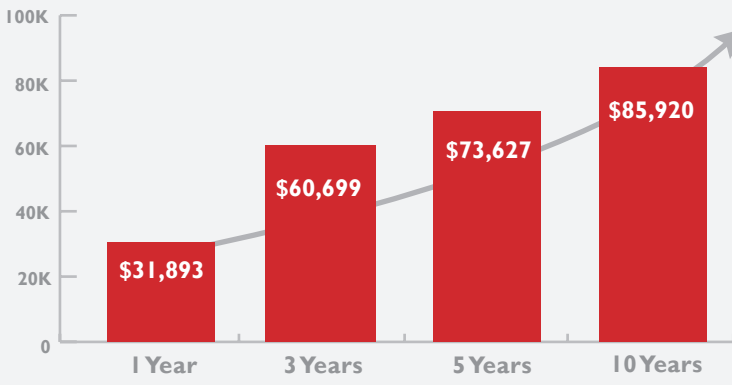

Salary Overview

Ten Year Overview for Cohorts of 2002–2021

CUNY Wage Dashboard Data

Median Salary for FT Employed CMSCI-BA Graduates

Ten years after graduation, median salaries increase by 169%.

Median Salary for FT Employed TESOL-BA Graduates

Ten years after graduation, median salaries increase by 116%.

Salary Continued

Median Salary for FT Employed LING-BA Graduates

Ten years after graduation, median salaries increase by 114%.

Below is a comparison of Overall BA vs. MA Median Salaries.

LCD AC/MA/MSED graduates earn 10–36K higher than LCD BA graduates throughout their early careers.

Further Education

Overview for Cohorts of 2013–2019

Most

Queens College graduates from the Department of History enroll for further education.