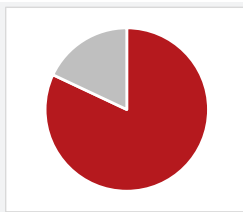

Ten years after graduation, median salaries increase by 116%.

Salary Continued

Median Salary for FT Employed LING-BA Graduates

Ten years after graduation, median salaries increase by 114%.

Below is a comparison of Overall BA vs. MA Median Salaries.

LCD AC/MA/MSED graduates earn 10–36K higher than LCD BA graduates throughout their early careers.

Further Education

Overview for Cohorts of 2013–2019

Most

Queens College graduates from the Department of History enroll for further education.