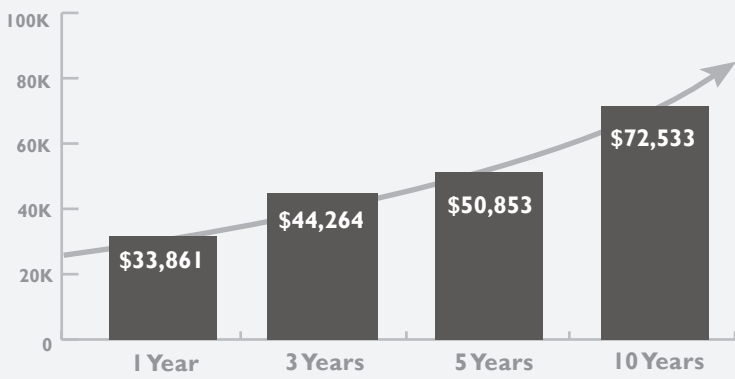

Salary Overview

Ten Year Overview for Cohorts of 2002–2021

CUNY Wage Dashboard Data

Median Salary for FT Employed CMSCI-BA Graduates

Ten years after graduation, median salaries increase by 169%.

Median Salary for FT Employed TESOL-BA Graduates

Ten years after graduation, median salaries increase by 116%.

Salary Continued

Median Salary for FT Employed LING-BA Graduates

Ten years after graduation, median salaries increase by 114%.

Below is a comparison of Overall BA vs. MA Median Salaries.

LCD AC/MA/MSED graduates earn 10–36K higher than LCD BA graduates throughout their early careers.

Further Education

Overview for Cohorts of 2013–2019

Most

Queens College graduates from the Department of History enroll for further education.