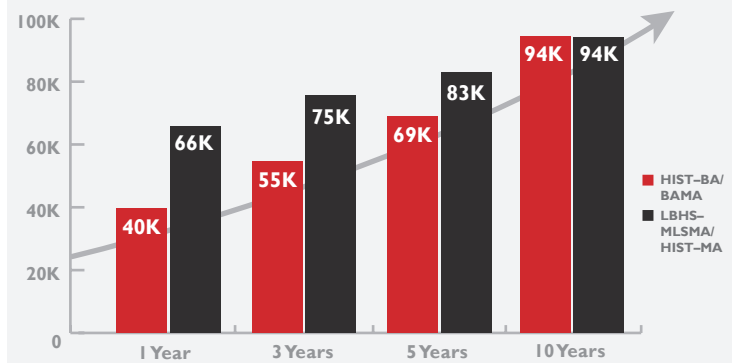

Salary Overview

Ten Year Overview for Cohorts of 2002–2021

CUNY Wage Dashboard Data

Median Salary for FT Employed Baccalaureate Graduates

Ten years after graduation, median salaries increase by 138%.

Below is a comparison of BA/BAMA vs. MLSMA/MA.

LBHS-MLSMA/HIST-MA graduates may earn up to 26K higher than HIST-BA/BAMA graduates throughout their early careers.

Further Education

Overview for Cohorts of 2013–2019

National Student Clearinghouse Data

Roughly half