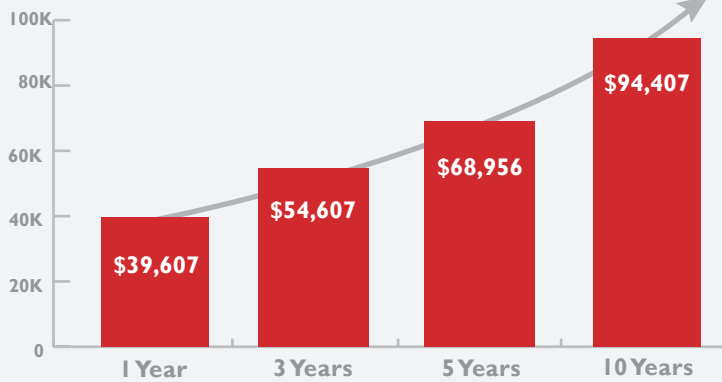

Salary Overview

Ten Year Overview for Cohorts of 2002–2021

CUNY Wage Dashboard Data

Median Salary for FT Employed Baccalaureate Graduates

Ten years after graduation, median salaries increase by 138%.

Below is a comparison of BA/BAMA vs. MLSMA/MA.

LBHS-MLSMA/HIST-MA graduates may earn up to 26K higher than HIST-BA/BAMA graduates throughout their early careers.

Further Education

Overview for Cohorts of 2013–2019

National Student Clearinghouse Data

Roughly half