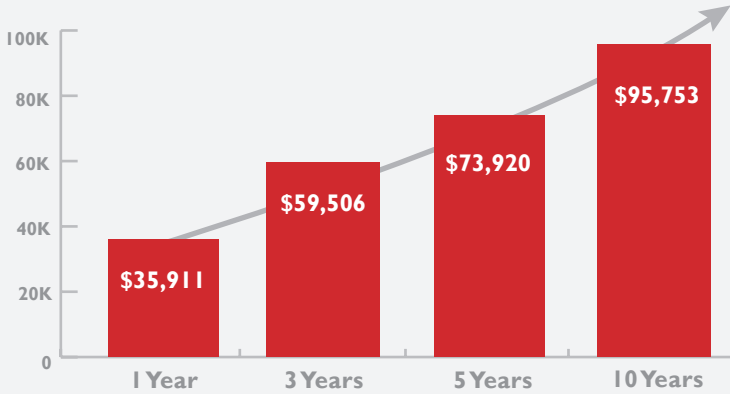

**Salary Overview** Ten Year Overview for Cohorts of 2002–2021

CUNY Wage Dashboard Data

Median Salary for FT Employed Baccalaureate Graduates

Ten years after graduation, median salaries increase by 167%.

Below is a comparison of BA vs. MA Median Salaries.

**ECEE MA/MAT/MSED/AC graduates\* earn 13–42K higher than ECEE–BA graduates throughout their early careers.**

\*No data for BILEDED-AC, BILGITI-AC, IBEC-MSED, LRNTECH-AC, CHDVPSY-AC, or CSP-AC.