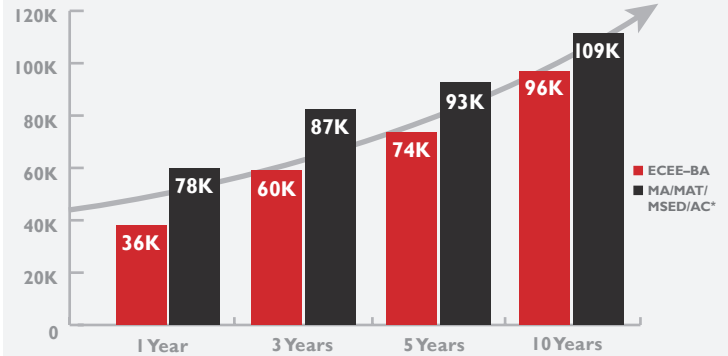

**Salary Overview** Ten Year Overview for Cohorts of 2002–2021

CUNY Wage Dashboard Data

Median Salary for FT Employed Baccalaureate Graduates

Ten years after graduation, median salaries increase by 167%.

Below is a comparison of BA vs. MA Median Salaries.

**ECEE MA/MAT/MSED/AC graduates\* earn 13–42K higher than ECEE–BA graduates throughout their early careers.**

\*No data for BILEDED-AC, BILGITI-AC, IBEC-MSED, LRNTECH-AC, CHDVPSY-AC, or CSP-AC.