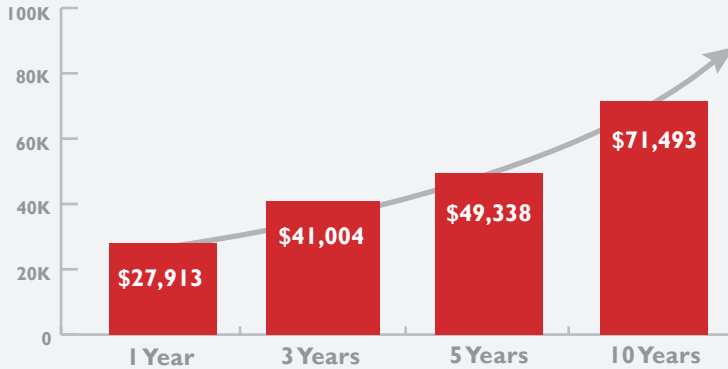

Salary Overview

Ten Year Overview for Cohorts of 2002–2021

CUNY Wage Dashboard Data

Median Salary for FT Employed Baccalaureate Graduates

Ten years after graduation, median salaries increase by 156%.

Below is a comparison of BA vs. QC Median Salaries.

DTD median salaries are 10–19K lower than the overall QC median salaries for baccalaureate graduates throughout their early careers.

*Wage data for DANCE-BA and DRAM-BA. No data for FASH-BA.

Further Education