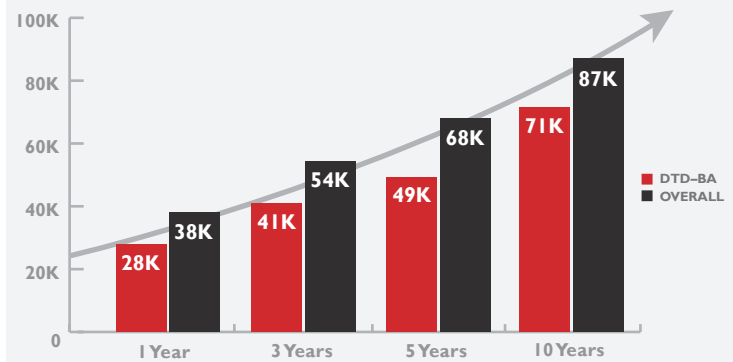

Salary Overview

Ten Year Overview for Cohorts of 2002–2021

CUNY Wage Dashboard Data

Median Salary for FT Employed Baccalaureate Graduates

Ten years after graduation, median salaries increase by 156%.

Below is a comparison of BA vs. QC Median Salaries.

DTD median salaries are 10–19K lower than the overall QC median salaries for baccalaureate graduates throughout their early careers.

*Wage data for DANCE-BA and DRAM-BA. No data for FASH-BA.

Further Education