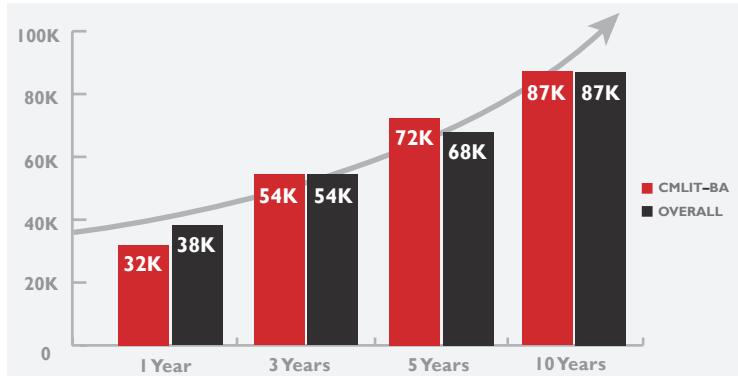

Salary Overview

Ten Year Overview for Cohorts of 2002–2021

CUNY Wage Dashboard Data

Median Salary for FT Employed Baccalaureate Graduates

Ten years after graduation, median salaries increase by 172%

Below is a comparison of **CMLIT–BA vs. QC Median Salaries**. **CMLIT–BA** median salaries are relatively equal to the overall QC median salaries for baccalaureate graduates throughout their early careers.

Further Education

Overview for Cohorts of 2013–2019

National Student Clearinghouse Data

Most

Queens College graduates from the Department of Comparative Literature enroll for further education.

Top Graduate Schools Attended