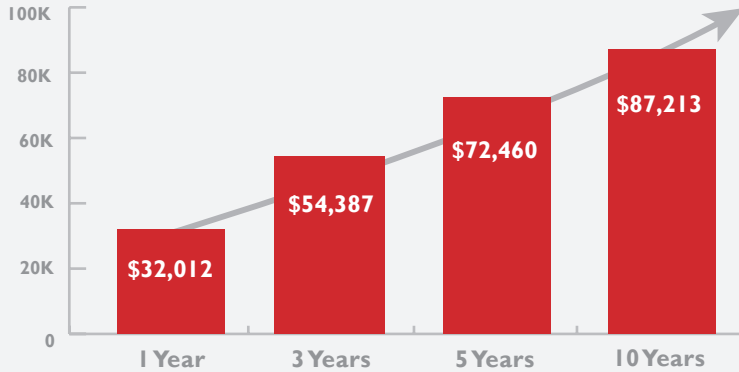

Salary Overview

Ten Year Overview for Cohorts of 2002–2021

CUNY Wage Dashboard Data

Median Salary for FT Employed Baccalaureate Graduates

Ten years after graduation, median salaries increase by 172%

Below is a comparison of **CMLIT–BA vs. QC Median Salaries**. **CMLIT–BA** median salaries are relatively equal to the overall QC median salaries for baccalaureate graduates throughout their early careers.