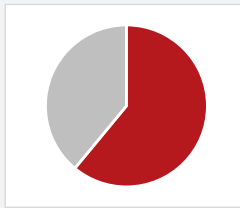

**Salary Overview** Ten Year Overview for Cohorts of 2002–2021

CUNY Wage Dashboard Data

Below is a comparison of **BA vs. MA Median Salaries**. **BIOL-MA graduates** earn median salaries **14–23K higher** than BIOL-BA graduates throughout their early careers.

Ten years after graduation, **median salaries increase by 154%**.

**Further Education** Overview for Cohorts of 2013–2019

National Student Clearinghouse Data

**More than half**

of Queens College graduates from the Department of Biology enroll for further education.