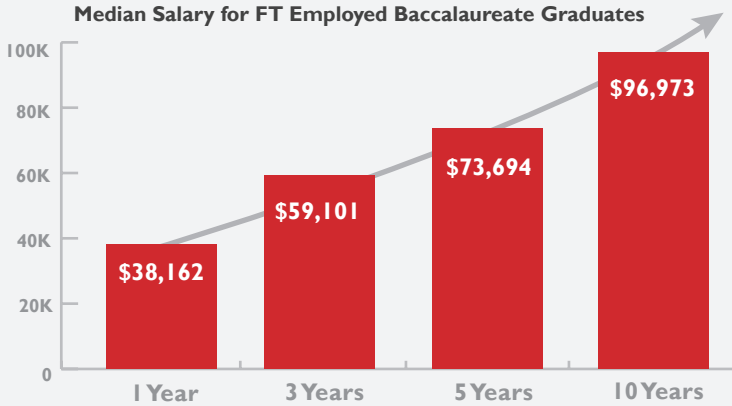

**Salary Overview** Ten Year Overview for Cohorts of 2002–2021

CUNY Wage Dashboard Data

Below is a comparison of **BA vs. MA Median Salaries**. **BIOL-MA graduates** earn median salaries **14–23K higher** than BIOL-BA graduates throughout their early careers.

Ten years after graduation, **median salaries increase by 154%**.

**Further Education** Overview for Cohorts of 2013–2019

National Student Clearinghouse Data

**More than half**

of Queens College graduates from the Department of Biology enroll for further education.