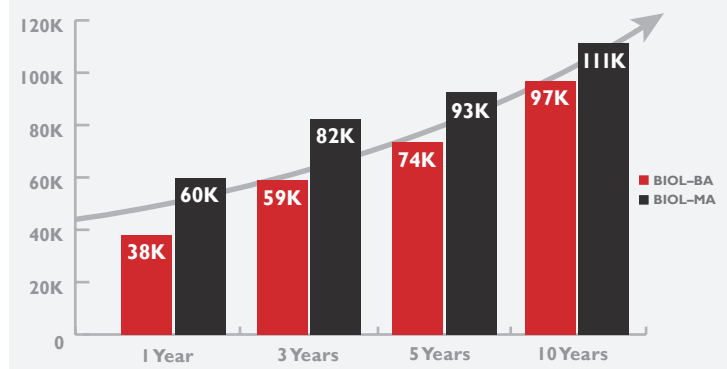

**Salary Overview** Ten Year Overview for Cohorts of 2002–2021

CUNY Wage Dashboard Data

Below is a comparison of **BA vs. MA Median Salaries**. **BIOL-MA graduates** earn median salaries **14–23K higher** than BIOL-BA graduates throughout their early careers.

Ten years after graduation, **median salaries increase by 154%**.

**Further Education** Overview for Cohorts of 2013–2019

National Student Clearinghouse Data

**More than half**

of Queens College graduates from the Department of Biology enroll for further education.