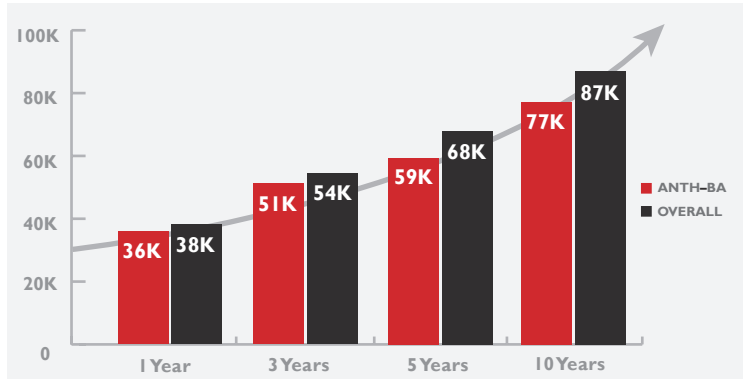

**Salary Overview**

Ten Year Overview for Cohorts of 2002–2021

CUNY Wage Dashboard Data

Median Salary for FT Employed Baccalaureate Graduates

Ten years after graduation, median salaries increase by 114%

Below is a comparison of ANTH-BA vs. QC Median Salaries. ANTH-BA median salaries are 2–10K lower than the overall QC median salaries for baccalaureate graduates throughout their early careers.