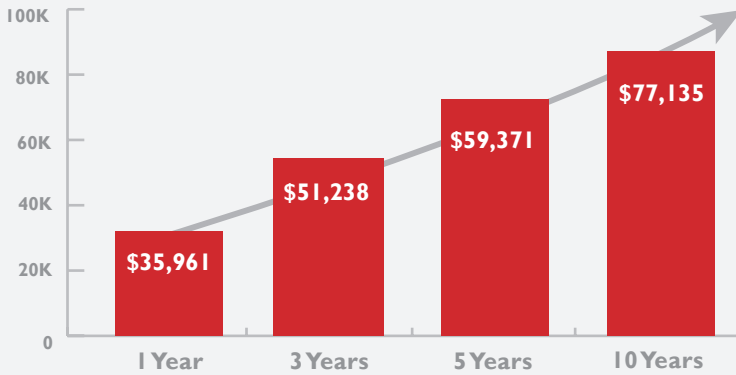

**Salary Overview**

Ten Year Overview for Cohorts of 2002–2021

CUNY Wage Dashboard Data

Median Salary for FT Employed Baccalaureate Graduates

Ten years after graduation, median salaries increase by 114%

Below is a comparison of ANTH-BA vs. QC Median Salaries. ANTH-BA median salaries are 2–10K lower than the overall QC median salaries for baccalaureate graduates throughout their early careers.