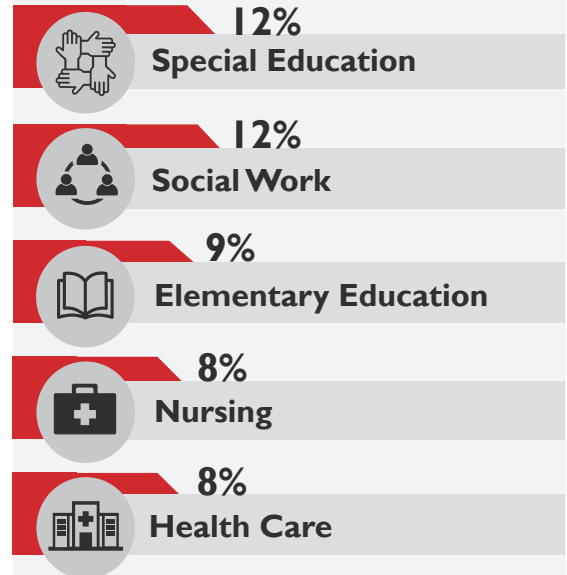

Top Degree Programs Completed