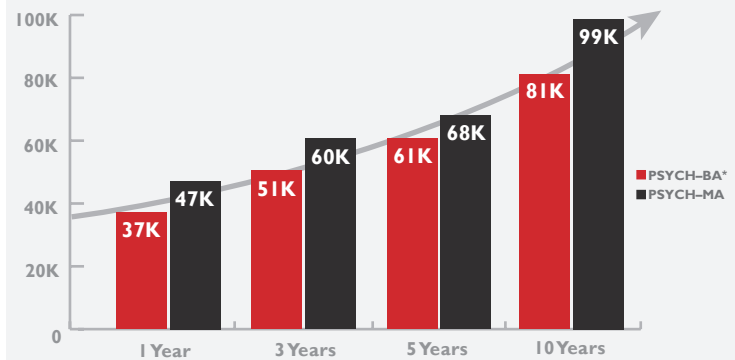

Salary Ten Year Overview for Cohorts of 2002–2021

Ten years after graduation, median salaries increase by 118%.

Below is a comparison of **BA* vs. MA Median Salaries**. **PSYCH MA graduates** earn median salaries 13–20K higher than PSYCH–BA graduates throughout their early careers.

*Wage data for PSYCH–BA. No data for NRSCIB–BA or NRSCIP–BA.

Further Education Overview for Cohorts of 2013–2019

Top Degree Programs Completed

Internships & Certificates Overview for Cohorts of 2023 w/LinkedIn Profiles

Over 100 unique Internship providers were reported. Some of these providers include:

22% Reported One or More Certificates

Top Certificates Skills Reported