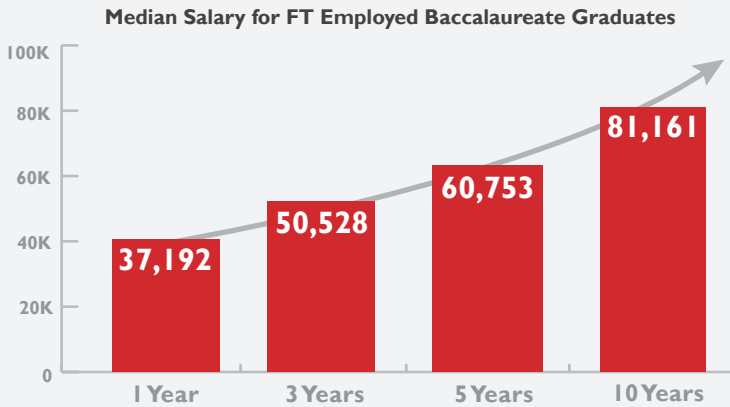

Salary Ten Year Overview for Cohorts of 2002–2021

Ten years after graduation, median salaries increase by 118%.

Below is a comparison of **BA* vs. MA Median Salaries**. **PSYCH MA graduates** earn median salaries 13–20K higher than PSYCH–BA graduates throughout their early careers.