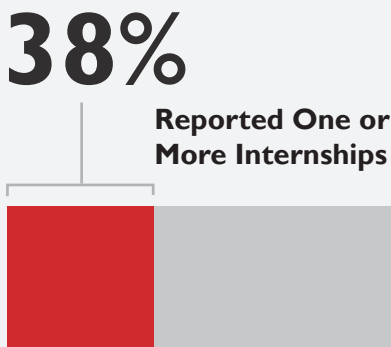

Salary Ten Year Overview for Cohorts of 2002–2021

Ten years after graduation, median salaries increase by 118%.

Below is a comparison of **BA* vs. MA Median Salaries**. **PSYCH MA graduates** earn median salaries 13–20K higher than PSYCH–BA graduates throughout their early careers.

*Wage data for PSYCH–BA. No data for NRSCIB–BA or NRSCIP–BA.

Further Education Overview for Cohorts of 2013–2019

Top Degree Programs Completed

Internships & Certificates Overview for Cohorts of 2023 w/LinkedIn Profiles

Over 100 unique Internship providers were reported. Some of these providers include:

22% Reported One or More Certificates

Top Certificates Skills Reported