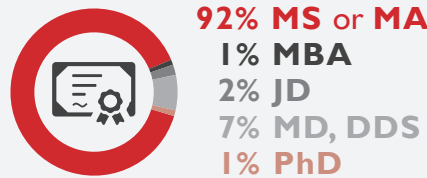

Further Education Overview for Cohorts of 2013–2019