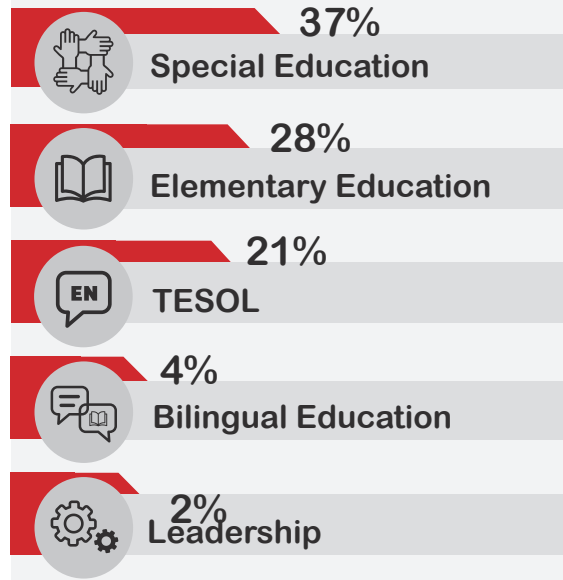

Top Degree Programs Completed