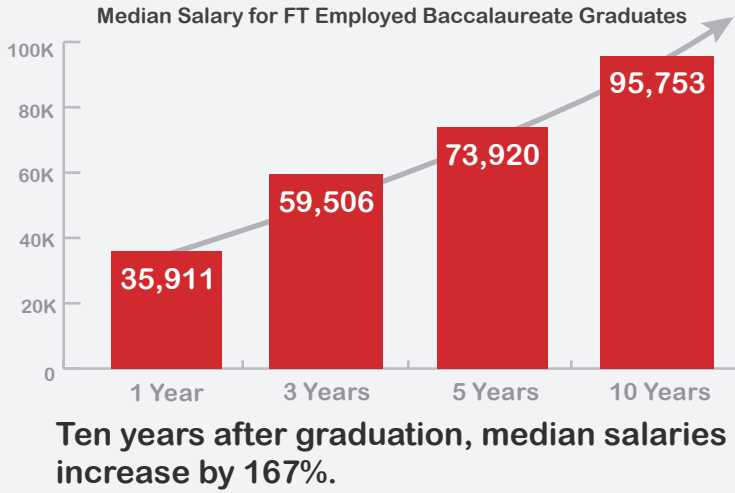

Salary Ten Year Overview for Cohorts of 2002–2021

EECE BA vs. EECE Masters Median Salaries: EECE MA/MAT/MSED graduates **earn 13–42K more** than EECE–BA graduates throughout their early careers.

Further Education Overview for Cohorts of 2013–2019