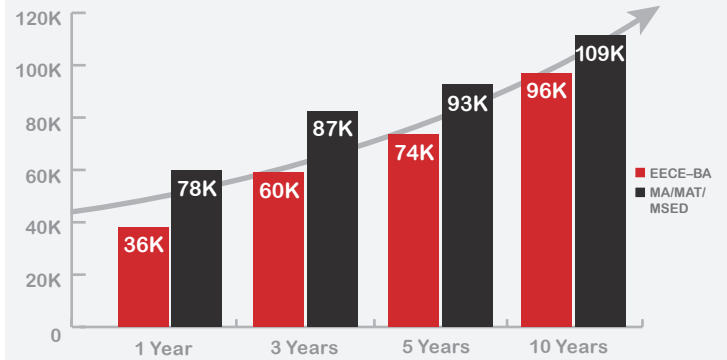

Salary Ten Year Overview for Cohorts of 2002–2021

EECE BA vs. EECE Masters Median Salaries: EECE MA/MAT/MSED graduates **earn 13–42K more** than EECE–BA graduates throughout their early careers.

Further Education Overview for Cohorts of 2013–2019