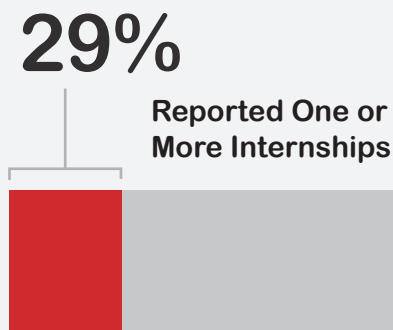

Internships & Certificates Overview for Cohorts of 2023 w/LinkedIn Profiles