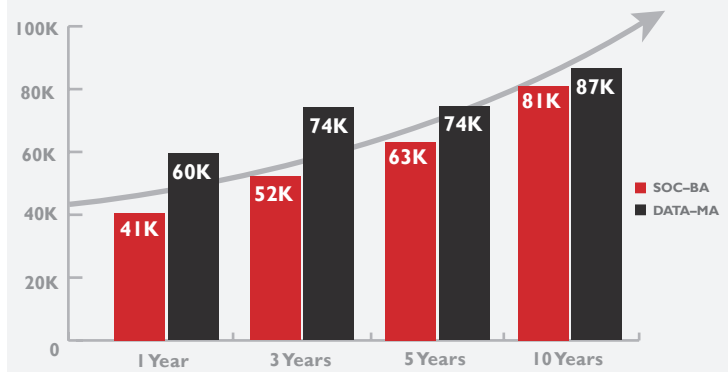

Salary Ten Year Overview for Cohorts of 2002–2021

Ten years after graduation, median salaries increase by 100%.

Below is a comparison of **BA vs. MA Median Salaries**. **DATA-MA graduates** earn median salaries **19–22K higher** than SOC-BA graduates throughout their early careers.