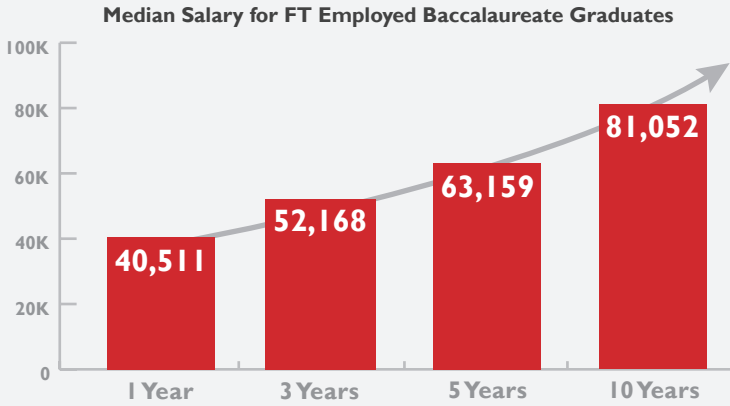

Salary Ten Year Overview for Cohorts of 2002–2021

Ten years after graduation, median salaries increase by 100%.

Below is a comparison of **BA vs. MA Median Salaries**. **DATA-MA graduates** earn median salaries **19–22K higher** than SOC-BA graduates throughout their early careers.