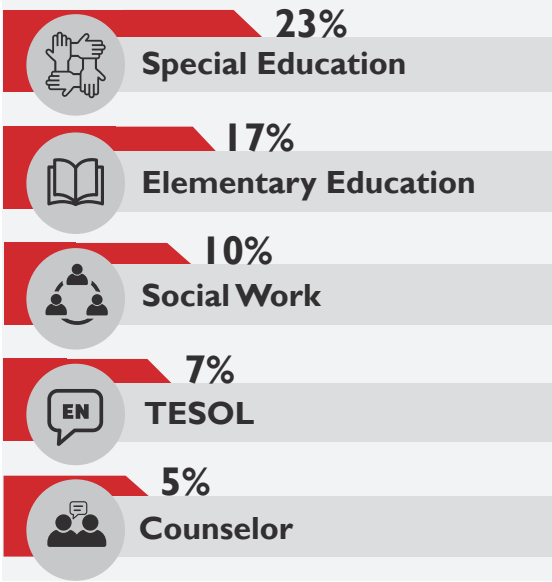

Top Degree Programs Completed

Internships & Certificates Overview for Cohort 2023 w/LinkedIn Profiles