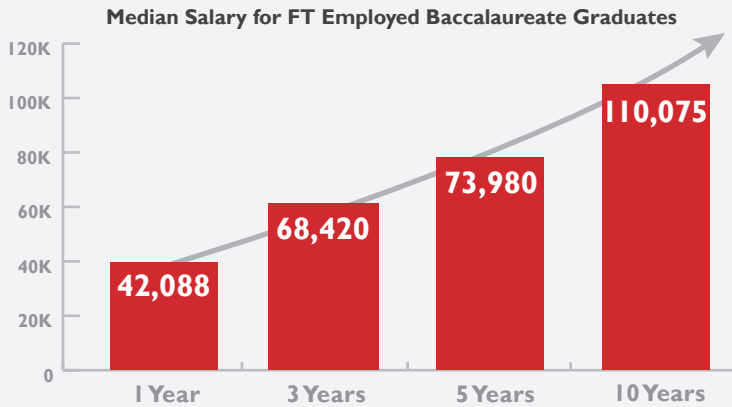

Salary Ten Year Overview for Cohorts of 2002–2021

Ten years after graduation, median salaries increase by 162%.

Below is a comparison of **PHYS BA/BS vs. QC Median Salaries**. **PHYS** median salaries are 4–14K higher than the overall QC median salaries for baccalaureate graduates throughout their early careers.