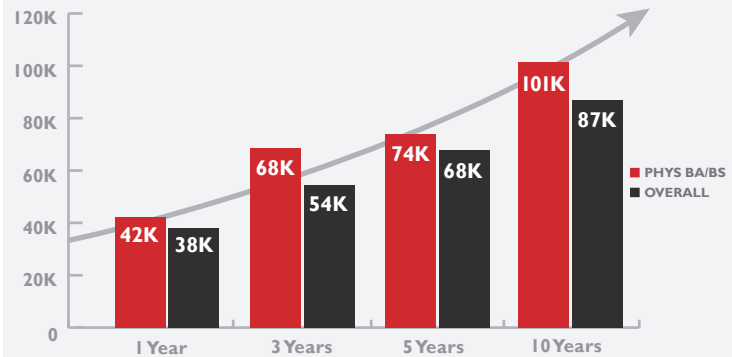

Salary Ten Year Overview for Cohorts of 2002–2021

Ten years after graduation, median salaries increase by 162%.

Below is a comparison of **PHYS BA/BS vs. QC Median Salaries**. **PHYS** median salaries are 4–14K higher than the overall QC median salaries for baccalaureate graduates throughout their early careers.