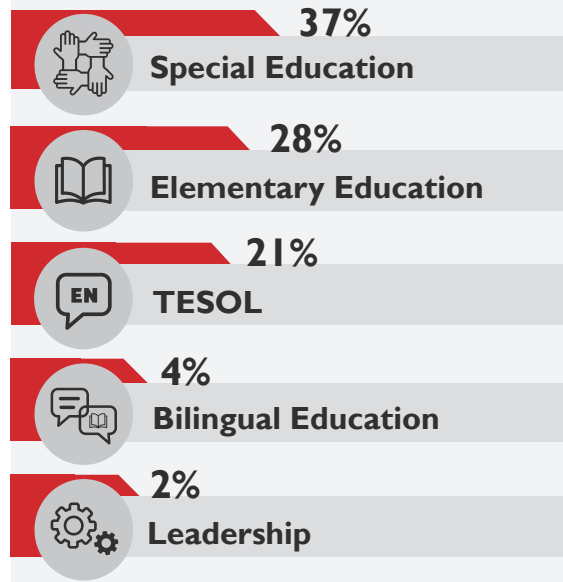

Top Degree Programs Completed