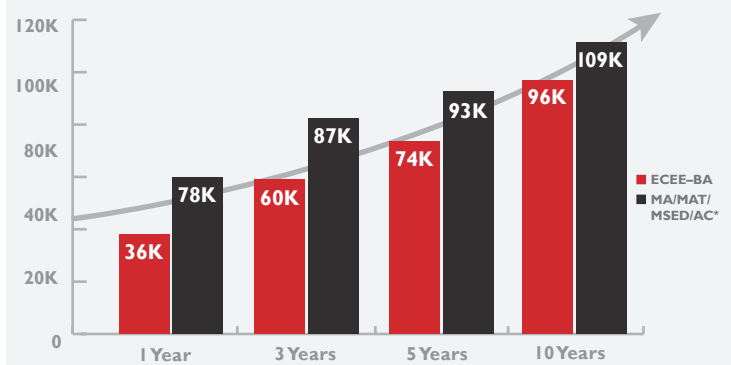

Below is a comparison of **BA vs. MA Median Salaries**. **ECEE MA/MAT/MSED/AC graduates*** earn 13–42K higher than ECEE–BA graduates throughout their early careers.

*No data for BILEDED-AC, BILGITI-AC, IBEC-MSED, LRNTECH-AC, CHDVPSY-AC, or CSP-AC.