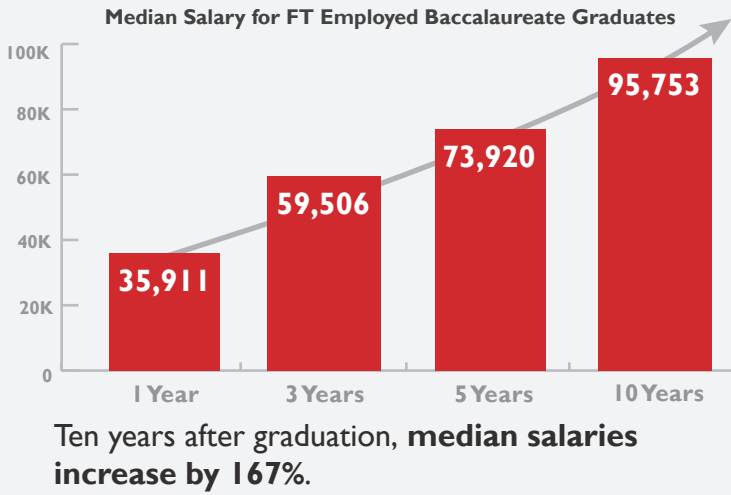

Salary Ten Year Overview for Cohorts of 2002–2021

Below is a comparison of **BA vs. MA Median Salaries**. **ECEE MA/MAT/MSED/AC graduates*** earn 13–42K higher than ECEE–BA graduates throughout their early careers.