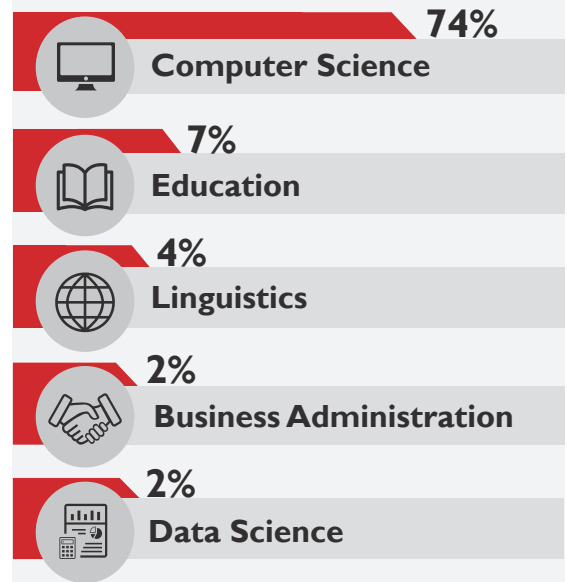

Salary Ten Year Overview for Cohorts of 2002–2021

Ten years after graduation, median salaries increase by 104%.

Below is a comparison of **BA/BS vs. MA Median Salaries**. **CSCI-MA graduates** earn median salaries 14–26K higher than CSCI-BA/BS graduates throughout their early careers.

Further Education Overview for Cohorts of 2013–2019

Top Degree Programs Completed

Internships & Certificates Overview for Cohorts of 2023 w/LinkedIn Profiles

Over 100 unique Internship providers were reported. Some of these providers include: