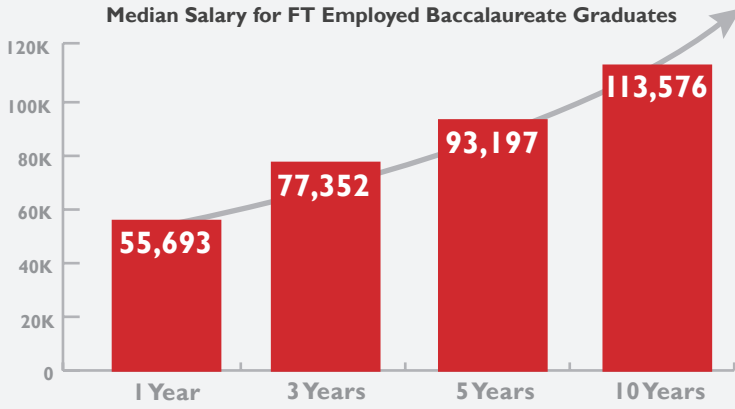

Salary Ten Year Overview for Cohorts of 2002–2021

Ten years after graduation, median salaries increase by 104%.

Below is a comparison of **BA/BS vs. MA Median Salaries**. **CSCI-MA graduates** earn median salaries 14–26K higher than CSCI-BA/BS graduates throughout their early careers.