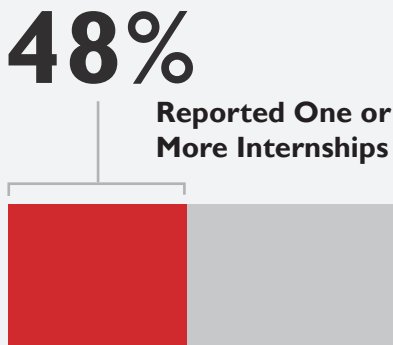

Salary Ten Year Overview for Cohorts of 2002–2021

Ten years after graduation, median salaries increase by 104%.

Below is a comparison of **BA/BS vs. MA Median Salaries**. **CSCI-MA graduates** earn median salaries 14–26K higher than CSCI-BA/BS graduates throughout their early careers.

Further Education Overview for Cohorts of 2013–2019

Top Degree Programs Completed

Internships & Certificates Overview for Cohorts of 2023 w/LinkedIn Profiles

Over 100 unique Internship providers were reported. Some of these providers include: