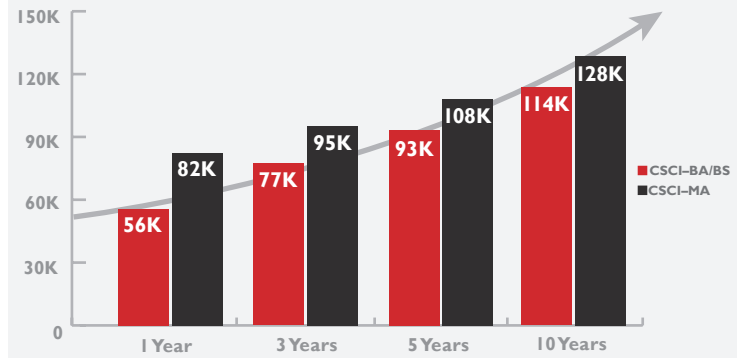

Salary Ten Year Overview for Cohorts of 2002–2021

Ten years after graduation, median salaries increase by 104%.

Below is a comparison of **BA/BS vs. MA Median Salaries**. **CSCI-MA graduates** earn median salaries 14–26K higher than CSCI-BA/BS graduates throughout their early careers.

Further Education Overview for Cohorts of 2013–2019

Top Degree Programs Completed

Internships & Certificates Overview for Cohorts of 2023 w/LinkedIn Profiles

Over 100 unique Internship providers were reported. Some of these providers include: