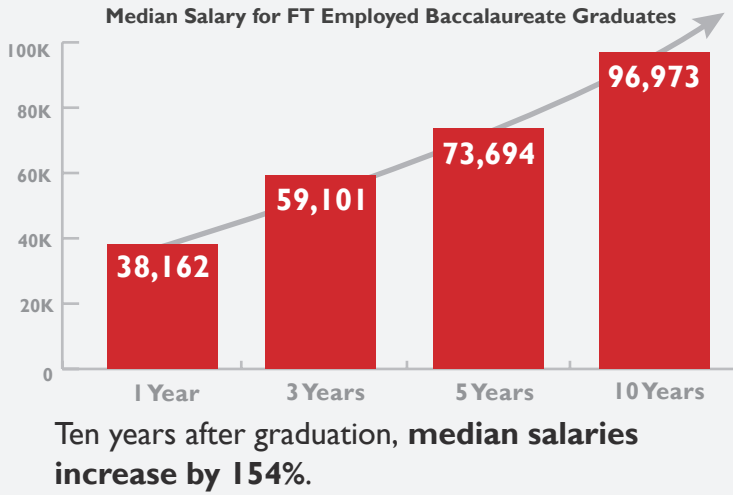

Salary Ten Year Overview for Cohorts of 2002–2021

Below is a comparison of **BA vs. MA Median Salaries**. **BIOL-MA graduates** earn median salaries 14–23K higher than BIOL-BA graduates throughout their early careers.