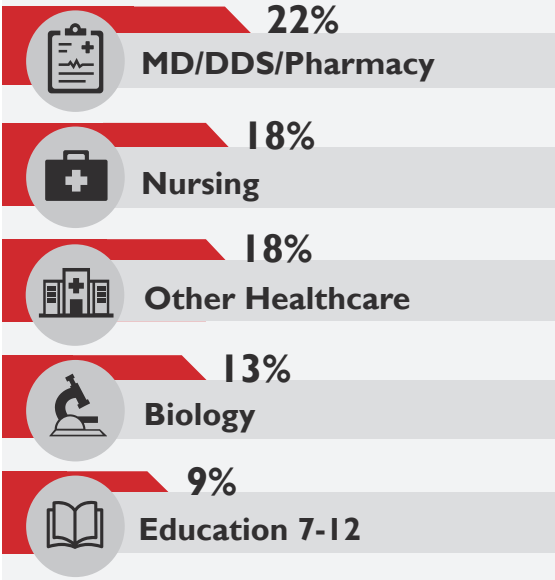

Salary Ten Year Overview for Cohorts of 2002–2021

Below is a comparison of **BA vs. MA Median Salaries**. **BIOL-MA graduates** earn median salaries 14–23K higher than BIOL-BA graduates throughout their early careers.

Further Education Overview for Cohorts of 2013–2019

Top Degree Programs Completed

Internships & Certificates Overview for Cohorts of 2023 w/LinkedIn Profiles

Over 10 unique Internship providers were reported. Some of these providers include: