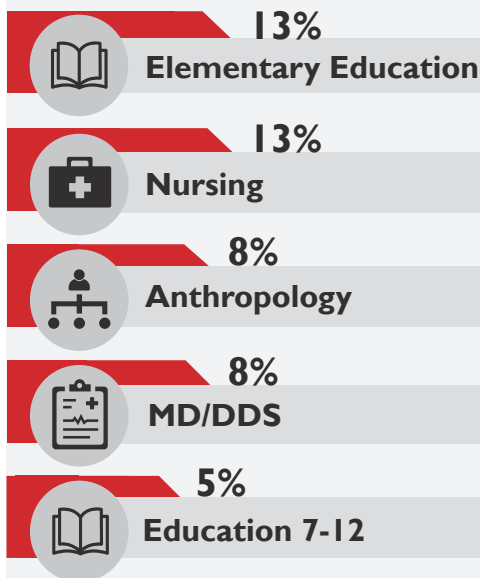

**Salary** Ten Year Overview for Cohorts of 2002–2021

Ten years after graduation, median salaries increase by 114%

Below is a comparison of ANTH-BA vs. QC Median Salaries. ANTH-BA median salaries are 2–10K lower than the overall QC median salaries for baccalaureate graduates throughout their early careers.

**Further Education** Overview for Cohorts of 2013–2019

Top Degree Programs Completed

**Internships & Certificates** Overview for Cohort 2023 w/LinkedIn Profiles

Over 15 unique Internship providers were reported. Some of these providers include :