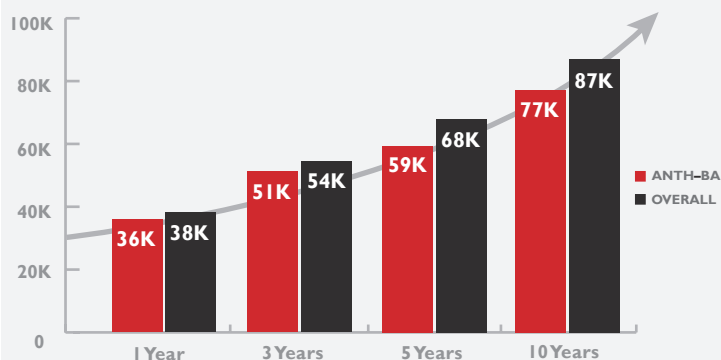

**Salary** Ten Year Overview for Cohorts of 2002–2021

Ten years after graduation, median salaries increase by 114%

Below is a comparison of ANTH-BA vs. QC Median Salaries. ANTH-BA median salaries are 2–10K lower than the overall QC median salaries for baccalaureate graduates throughout their early careers.