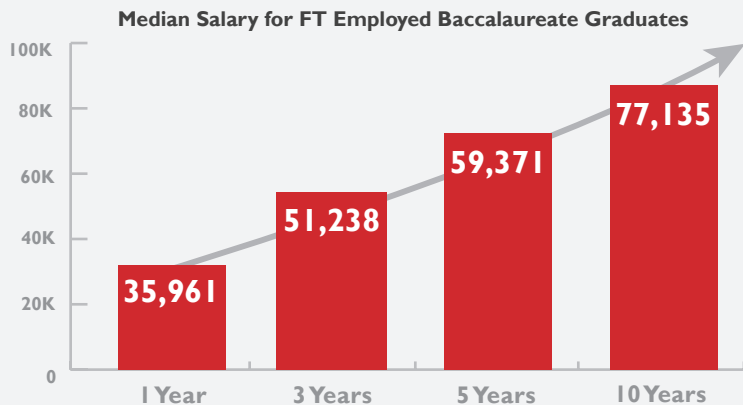

**Salary** Ten Year Overview for Cohorts of 2002–2021

Ten years after graduation, median salaries increase by 114%

Below is a comparison of ANTH-BA vs. QC Median Salaries. ANTH-BA median salaries are 2–10K lower than the overall QC median salaries for baccalaureate graduates throughout their early careers.